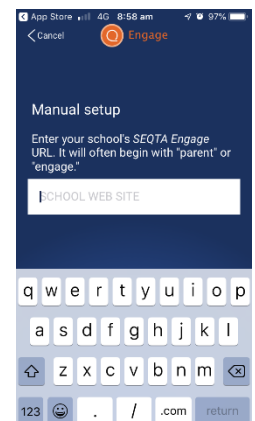

## SEQTA Engage App

1. Download the App from the App Store by searching for 'SEQTA Engage'.

2. Arrow through the 5 information screens

3. Click on **MANUAL SETUP**

4. Enter the URL for Newman:

**coneqt-p.newman.wa.edu.au**