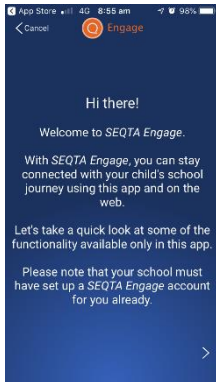

## SEQTA Engage App

1. Download the App from the App Store by searching for 'SEQTA Engage'.

2. Arrow through the 5 information screens

3. Click on **MANUAL SETUP**

4. Enter the URL for Newman:

**coneqt-p.newman.wa.edu.au**