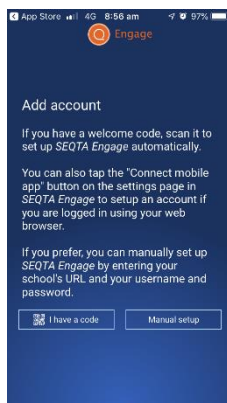

## SEQTA Engage App

1. Download the App from the App Store by searching for 'SEQTA Engage'.

2. Arrow through the 5 information screens

3. Click on **MANUAL SETUP**

4. Enter the URL for Newman:

**coneqt-p.newman.wa.edu.au**