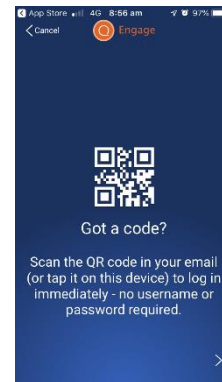

## SEQTA Engage App

1. Download the App from the App Store by searching for 'SEQTA Engage'.

2. Arrow through the 5 information screens

3. Click on **MANUAL SETUP**

4. Enter the URL for Newman:

**coneqt-p.newman.wa.edu.au**

5. Enter your username and password to login!