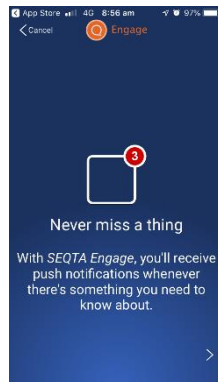

## SEQTA Engage App

1. Download the App from the App Store by searching for 'SEQTA Engage'.

2. Arrow through the 5 information screens

3. Click on **MANUAL SETUP**

4. Enter the URL for Newman:

**coneqt-p.newman.wa.edu.au**