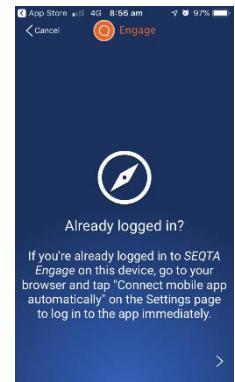

## SEQTA Engage App

1. Download the App from the App Store by searching for 'SEQTA Engage'.

2. Arrow through the 5 information screens

3. Click on **MANUAL SETUP**

4. Enter the URL for Newman:

**coneqt-p.newman.wa.edu.au**